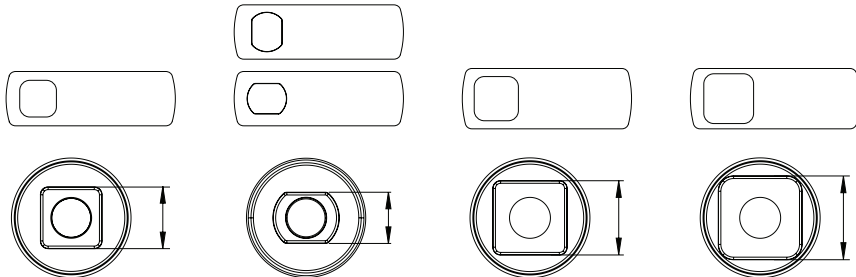

6.5mm drive
165-01215

5.5mm D-drive
165-01216

8mm drive
165-01222

9mm drive
165-01223

Power: CR2477 Coin cell, UBS-C backup

Battery Life: 20K+ Cycles

Key: RFID Versa Key, 125khz

Connectivity: Versa IoT Network, Standalone

Drive Adapters: 6.5mm, 5.5mm D, 8mm, 9mm

Mounting: Threaded Bushing, VHB, 4x M4 screws

Lock Housing: Cast Zinc