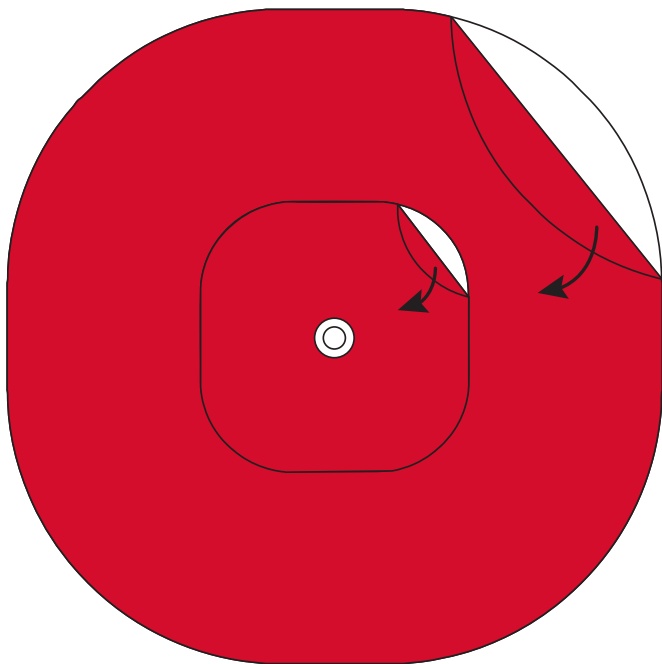

1

2

3

4

After placing the bracket, hold down for 10 seconds to ensure full placement of the VHB.