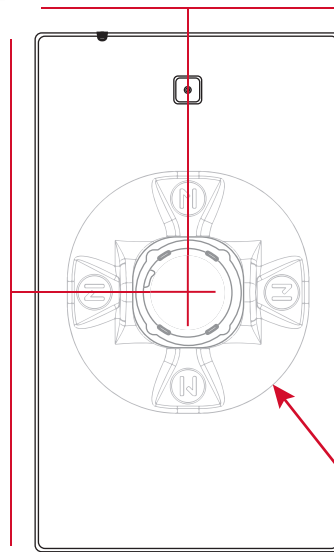

1

2

3

4

After placing the bracket, hold down for 10 seconds to ensure full placement of the VHB.