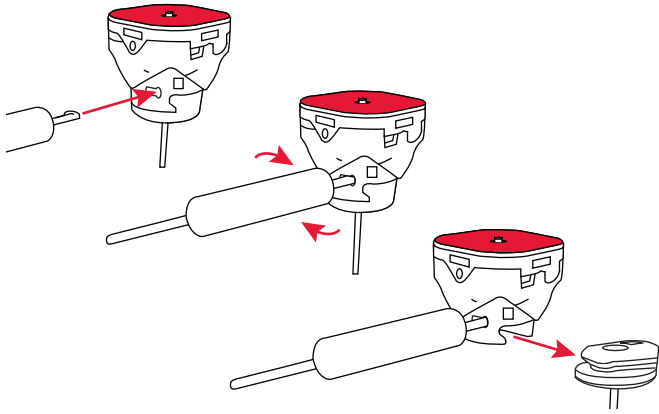

Generic Wing Bracket

NOTE: Full VHB adhesion takes a total of 24 hours.

NOTES BEFORE INSTALLING: Do not to overtighten screws. Using excessive force when tightening screws damages the threads on devices and Freedom products. Clean back of device with alcohol wipe.

1