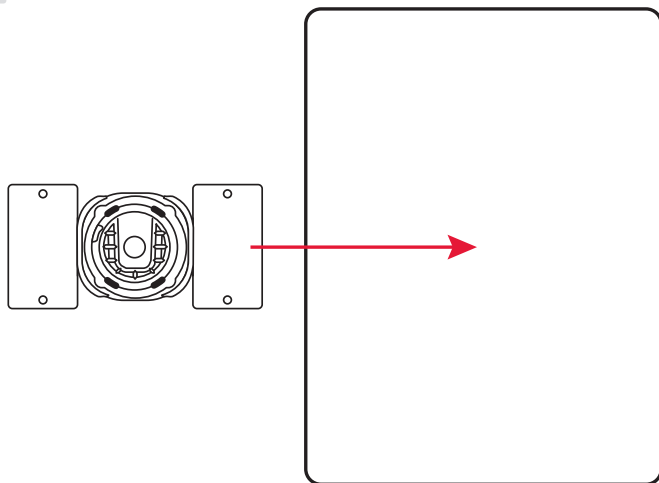

Generic Wing Bracket

NOTE: Full VHB adhesion takes a total of 24 hours.

NOTES BEFORE INSTALLING: Do not to overtighten screws. Using excessive force when tightening screws damages the threads on devices and Freedom products. Clean back of device with alcohol wipe.

1

2

3

4

5

6