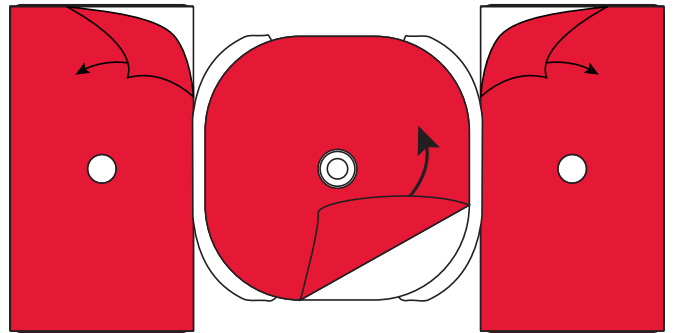

Generic Wing Bracket

NOTE: Full VHB adhesion takes a total of 24 hours.

NOTES BEFORE INSTALLING: Do not to overtighten screws. Using excessive force when tightening screws damages the threads on devices and Freedom products. Clean back of device with alcohol wipe.

1

2

3

4

5

6