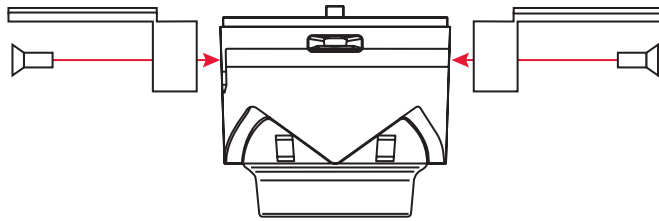

Generic Wing Bracket

NOTE: Full VHB adhesion takes a total of 24 hours.

NOTES BEFORE INSTALLING: Do not to overtighten screws. Using excessive force when tightening screws damages the threads on devices and Freedom products. Clean back of device with alcohol wipe.

1

2

3

4

5

6