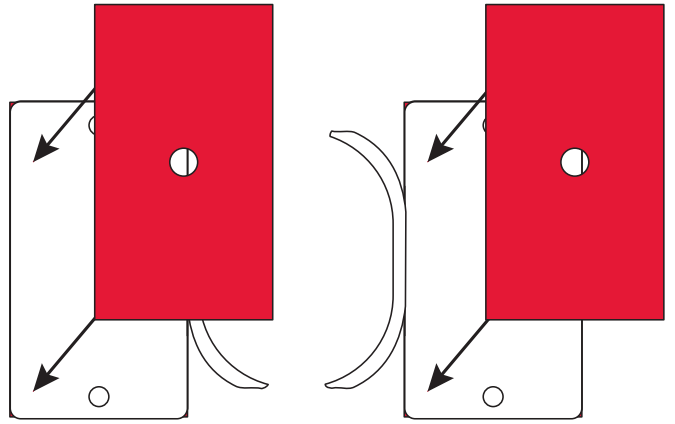

Generic Wing Bracket

NOTE: Full VHB adhesion takes a total of 24 hours.

NOTES BEFORE INSTALLING: Do not to overtighten screws. Using excessive force when tightening screws damages the threads on devices and Freedom products. Clean back of device with alcohol wipe.

1

2

3

4

5

6