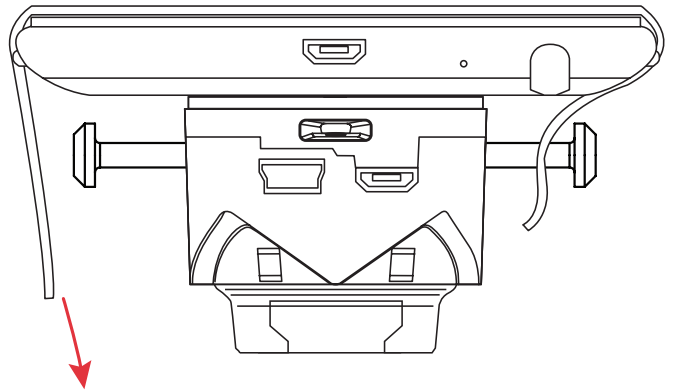

1

2

For wider devices, use one long bolt on secondary attachment side.

3

4

5

Please note that VHB adhesion takes 24 hours.

6