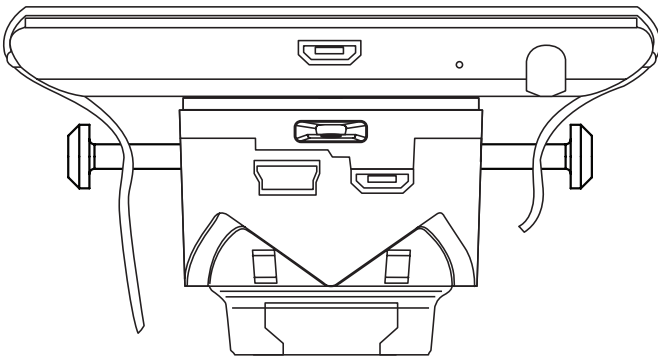

1

2

For wider devices, use one long bolt on secondary attachment side.

3

4

5

Please note that VHB adhesion takes 24 hours.

6